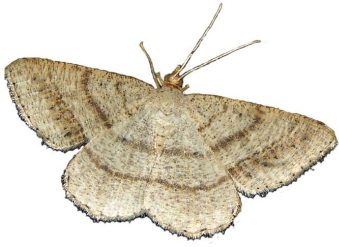

Isturgia deerraria (Walker, 1861)
Malolotja and Mlawula Checklists; Afromoths:
TMSA
(*Tephрина deerraria*)