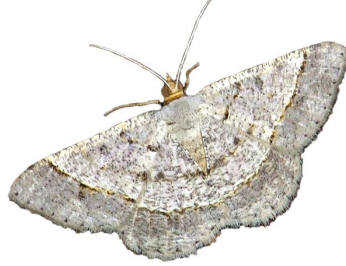

Plateoplia acrobela (Wallengren, 1875)
UCT-ADU LepiMap; Afromoths: TMSA