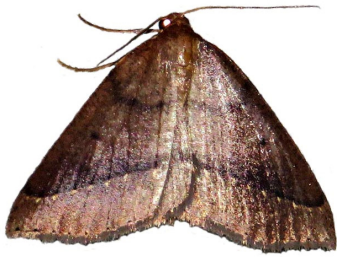

Drepanogynis cnephaeogramma (Prout L. B., 1938)
UCT-ADU LepiMAP