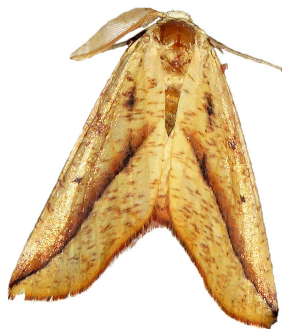

Drepanogynis prouti Krüger, 2002
Malolotja and Mlawula Checklists
(*Drepanogynis tripartita*)

Drepanogynis punctata (Warren, 1897)
Afromoths: Krüger (1998); UCT-ADU LepiMAP