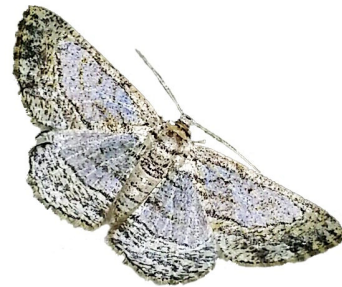

Zamarada deceptrix Warren, 1914
BOLD

Zamarada differens Bastelberger, 1907
Malolotja and Mlawula Checklists