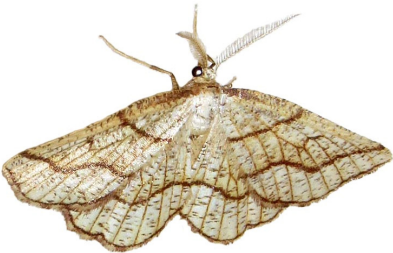

Drepanogynis epione (Prout L. B., 1913)
Malolotja and Mlawula Checklists